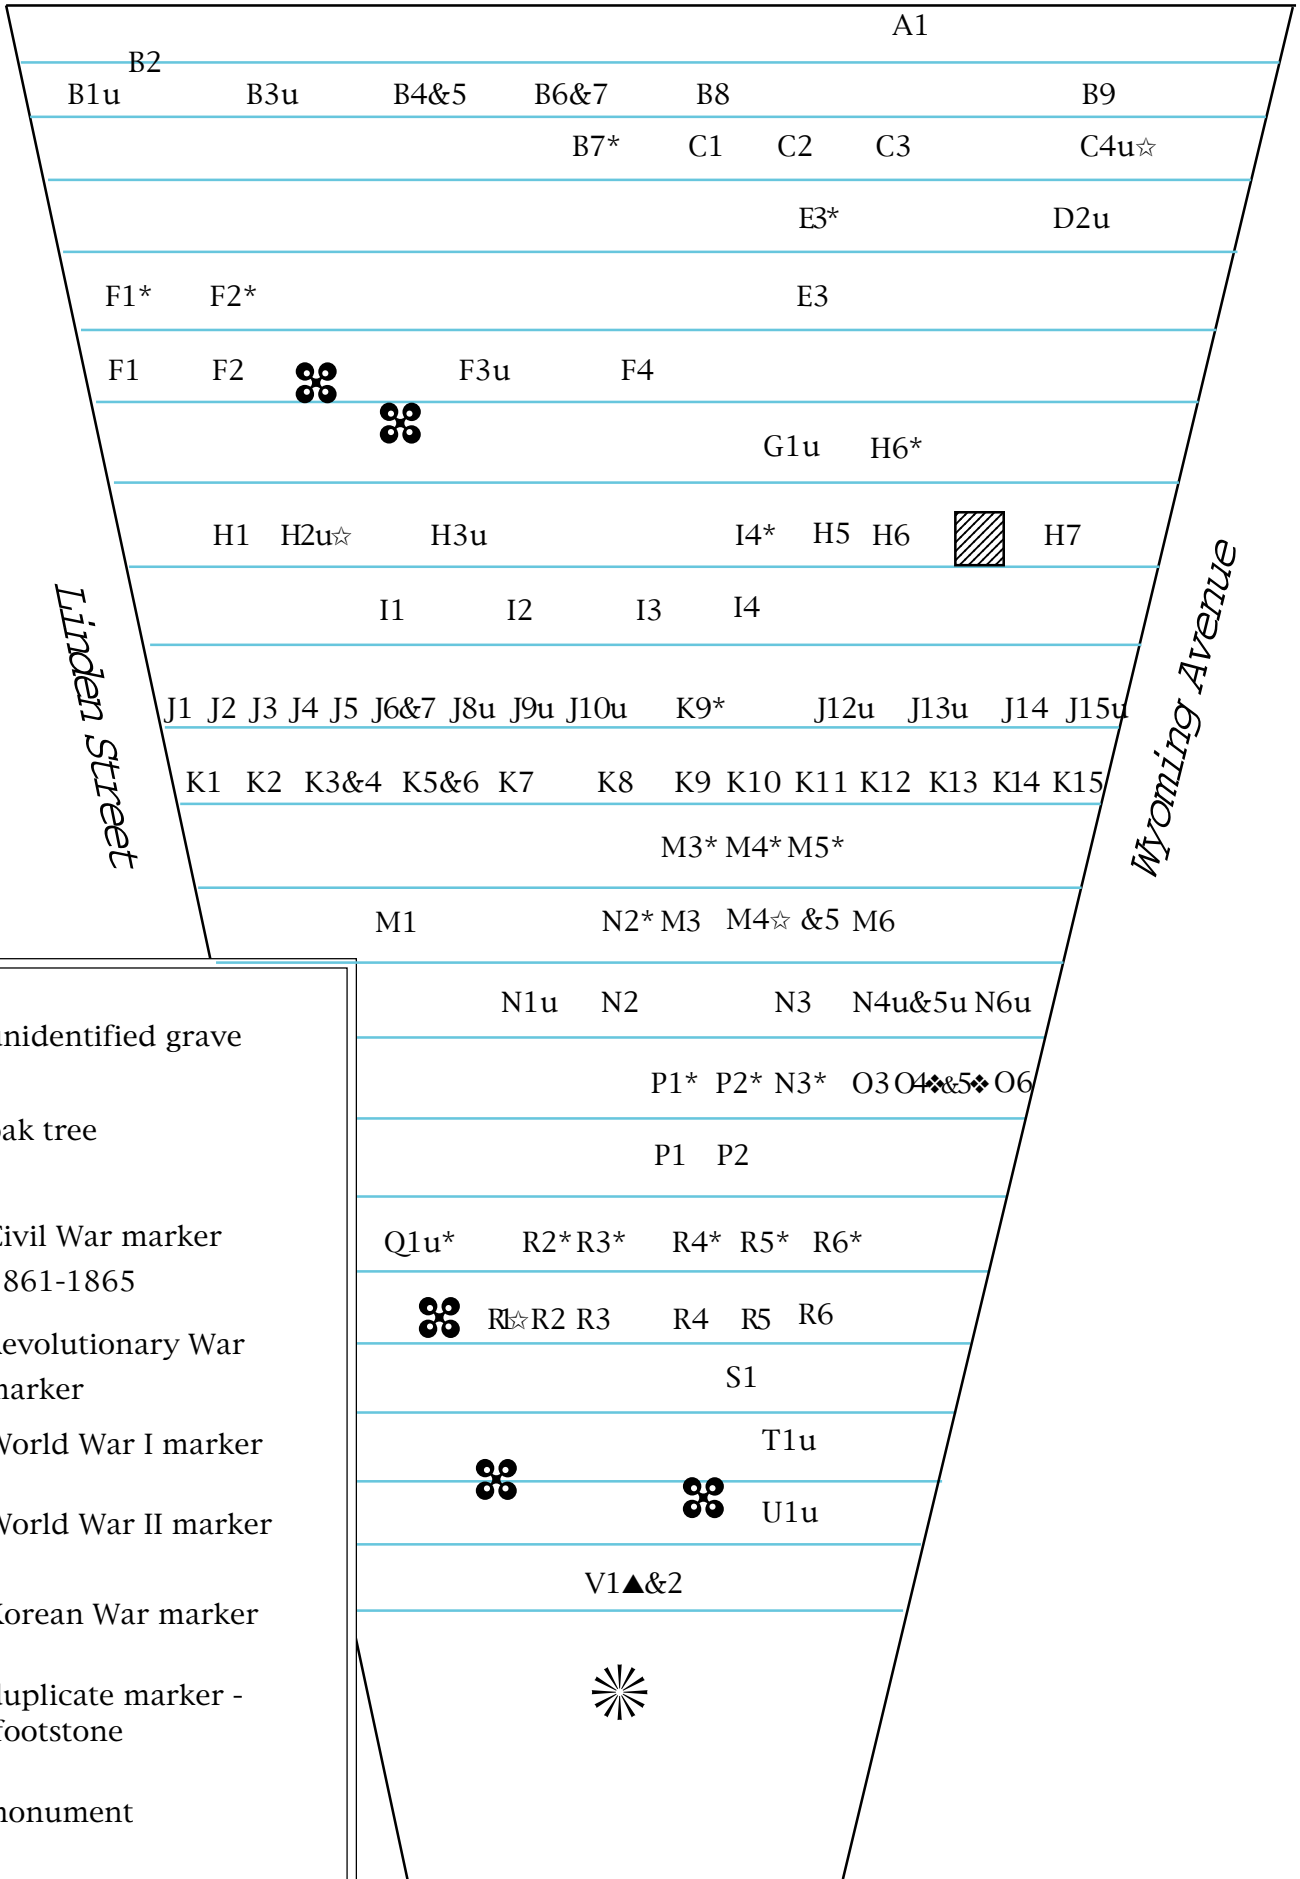

Jenkins Harding Cemetery - West Pittston

- u** = unidentified grave
-  = oak tree
-  = Civil War marker 1861-1865
-  = Revolutionary War marker
-  = World War I marker
-  = World War II marker
-  = Korean War marker
-  = duplicate marker - footstone
-  = monument
-  = silver maple tree